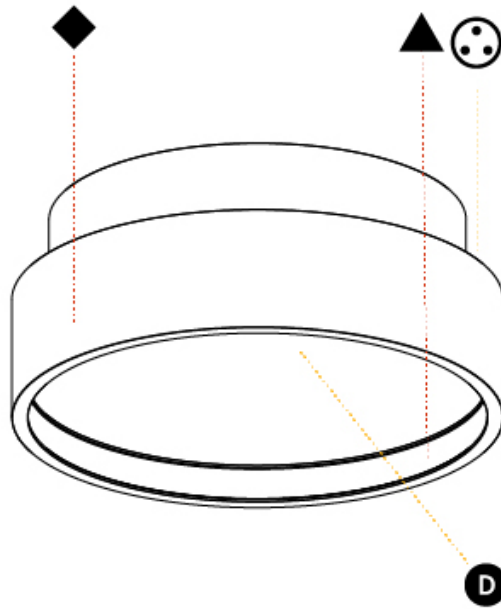

SIGN DIVA KORONA SURFACE

A3D095-

PROJECT
TYPE
SPECIFIER
QUANTITY
DATE