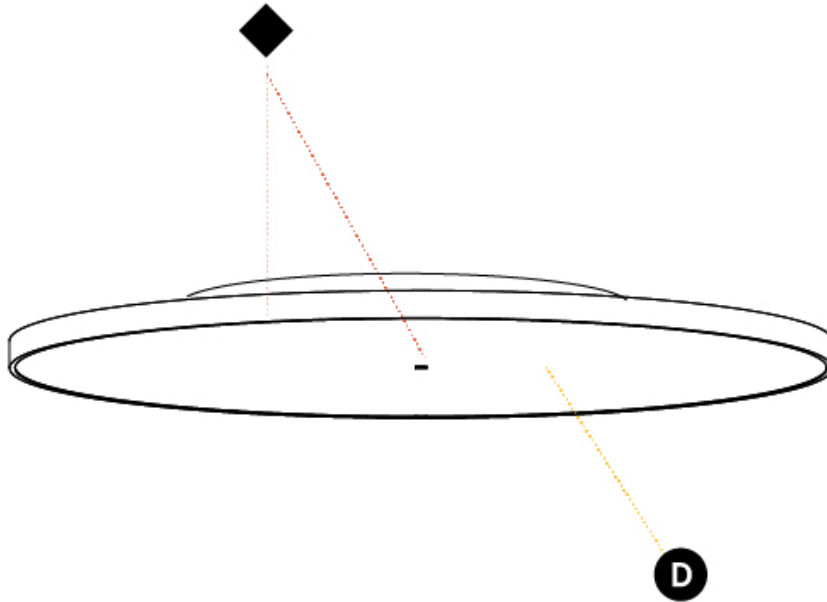

SIGN DIVA SURFACE

A3D094-

PROJECT	_____
TYPE	_____
SPECIFIER	_____
QUANTITY	_____
DATE	_____