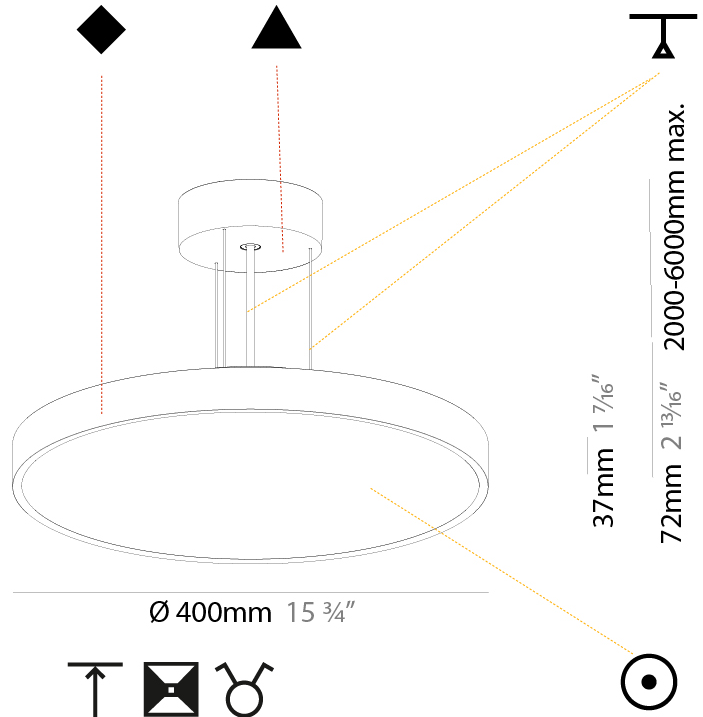

GENERAL

Series: Sign Diva
Subseries: Sign Diva
Brand: Prolicht
Division: Architectural
Mounting Type: Suspension
Mounting Location: Ceiling
Subcategory: Pendant

PHYSICAL

Shape: Round
Diameter (mm): 400
Diameter (in): 15 3/4
Height (mm): 72
Height (in): 2 13/16
Max. Overall Height (mm): 2072
Max. Overall Height (in): 81 9/16
Light Distribution: Direct / Indirect
Weight (kg): 3.398
Weight (lbs): 7.49

Diffuser: PMMA - Opal / Micro-Prism / Sparkling Secret / Vintage Industrial with Shine Ring

Fixture Finish: SSR / BKV / CWI / CRY / HAB / UFT / ITA / RUA / FTG / MYG / LOD / PUS / FRO / FUP / KIA / POP / BLS / SPG / MEY / GOH / GUM / CHC / COM / ABZ / JAG / OBR / MOS / ROR

Fixture Material: Extruded Aluminum / Steel

Cable Details: 2000mm or 6000mm Transparent Cable

ELECTRICAL

Lamp Type: LED (Zhaga Standard)
Input Wattage (W): 34.1
Total Output Wattage (W): 16 / 12
Dimming: Tri-Mode (Non-Dimming and Phase Dimming (120Vac only) and 0-10V Dimming)
Driver Included: Yes
Driver Location: Integrated
Driver Type: Constant Current - Universal
Driver Class: Class 2
Input Voltage (V): 120 - 277
Constant Current (MA): 500

LED

Color Temperature (°K): 2700 / 3000 / 3500 / 4000
Max. Delivered Lumen (lm): 2676 / 2651 / 2681 / 2736
CRI: >90 CRI
Lamp Life (hrs): 50000

OPTICAL

RATINGS AND CERTIFICATIONS

Certified By: Certified for North American Standards
IP rating: IP20

A