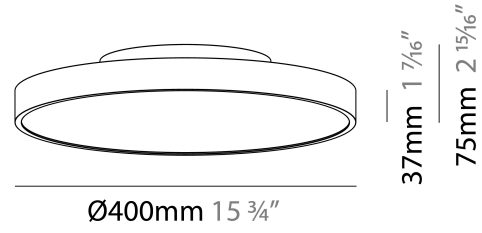

GENERAL

Series: Sign Diva
Subseries: Sign Diva
Brand: Prolicht
Division: Architectural
Mounting Type: Surface
Mounting Location: Ceiling
Subcategory: Ambient

PHYSICAL

Shape: Round
Diameter (mm): 400
Diameter (in): 15 3/4
Height (mm): 75
Height (in): 2 15/16
Light Distribution: Direct / Indirect
Weight (kg): 2.302
Weight (lbs): 5.075
Diffuser: Direct - PMMA - Opal/Micro-Prism/Sparkling Secret/Vintage Industrial with Shine Ring / Indirect - White/Yellow/Orange/Red/Blue/Green
Fixture Finish: SSR / BKV / CWI / CRY / HAB / UFT / ITA / RUA / FTG / MYG / LOD / PUS / FRO / FUP / KIA / POP / BLS / SPG / MEY / GOH / GUM / CHC / COM / ABZ / JAG / OBR / MOS / ROR
Fixture Material: Extruded Aluminum / Steel

ELECTRICAL

Lamp Type: LED (Zhaga Standard)
Input Wattage (W): 19.8
Total Output Wattage (W): 16
Dimming: Tri-Mode (Non-Dimming and Phase Dimming (120Vac only) and 0-10V Dimming)
Driver Included: Yes
Driver Location: Integrated
Driver Type: Constant Current - Universal
Driver Class: Class 2
Input Voltage (V): 120 - 277
Constant Current (MA): 500

LED

Color Temperature (°K): 3000 / 3500 / 4000
Max. Delivered Lumen (lm): 2280 / 2313 / 2360
CRI: >90 CRI
Lamp Life (hrs): 50000

OPTICAL

RATINGS AND CERTIFICATIONS

Certified By: Certified for North American Standards
IP rating: IP20