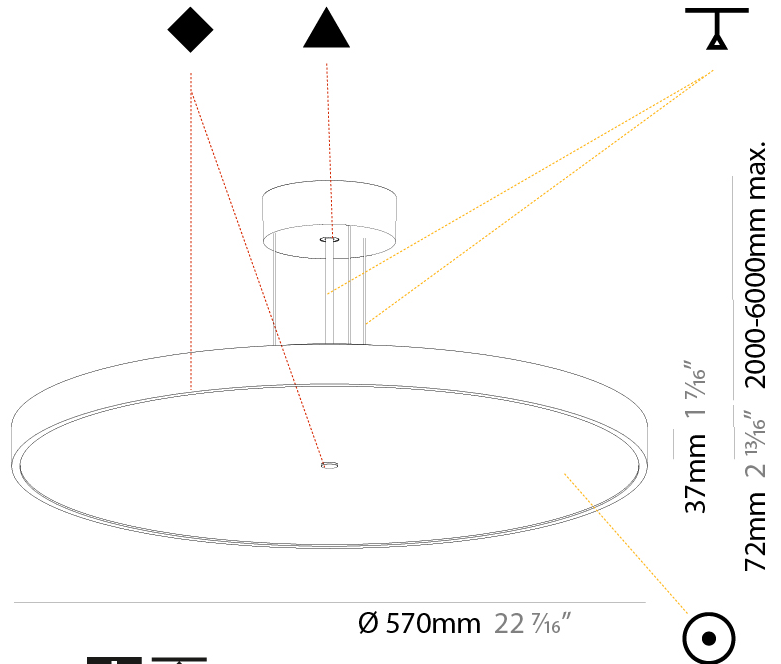

GENERAL

Series: Sign Diva
Subseries: Sign Diva
Brand: Prolicht
Division: Architectural
Mounting Type: Suspension
Mounting Location: Ceiling
Subcategory: Pendant

PHYSICAL

Shape: Round
Diameter (mm): 570
Diameter (in): 22 7/16
Height (mm): 72
Height (in): 2 13/16
Max. Overall Height (mm): 6072
Max. Overall Height (in): 239 1/16
Light Distribution: Direct
Weight (kg): 7.802
Weight (lbs): 17.2
Diffuser: PMMA - Opal / Micro-Prism / Sparkling Secret / Vintage Industrial with Shine Ring
Fixture Finish: SSR / BKV / CWI / CRY / HAB / UFT / ITA / RUA / FTG / MYG / LOD / PUS / FRO / FUP / KIA / POP / BLS / SPG / MEY / GOH / GUM / CHC / COM / ABZ / JAG / OBR / MOS / ROR
Fixture Material: Extruded Aluminum / Steel
Cable Details: 2000mm or 6000mm Transparent Cable

ELECTRICAL

Lamp Type: LED (Zhaga Standard)
Input Wattage (W): 58.3
Total Output Wattage (W): 53
Dimming: Tri-Mode (Non-Dimming and Phase Dimming (120Vac only) and 0-10V Dimming)
Driver Included: Yes
Driver Location: Integrated
Driver Type: Constant Current - Universal
Driver Class: Class 2
Input Voltage (V): 120 - 277
Constant Current (MA): 350

LED

Color Temperature (°K): 2700 / 3000 / 3500 / 4000
Max. Delivered Lumen (lm): 5060 / 6120 / 6233 / 6360
CRI: >90 CRI
Lamp Life (hrs): 50000

OPTICAL

RATINGS AND CERTIFICATIONS

Certified By: Certified for North American Standards
IP rating: IP20

PROJECT _____
TYPE _____
SPECIFIER _____
QUANTITY _____
DATE _____