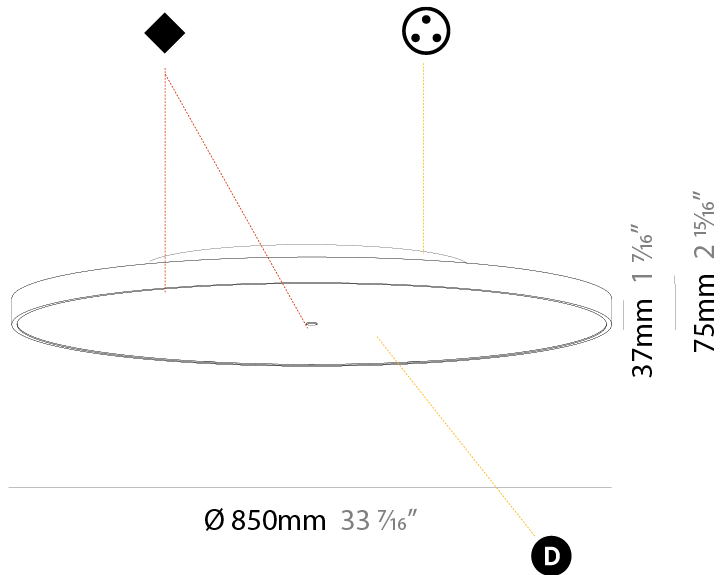

GENERAL

Series: Sign Diva
Subseries: Sign Diva
Brand: Prolicht
Division: Architectural
Mounting Type: Surface
Mounting Location: Ceiling
Subcategory: Ambient

PHYSICAL

Shape: Round
Diameter (mm): 850
Diameter (in): 33 ⁷/₁₆
Height (mm): 75
Height (in): 2 ¹⁵/₁₆
Light Distribution: Direct / Indirect
Weight (kg): 12.906
Weight (lbs): 28.453
Diffuser: Direct - PMMA - Opal/Micro-Prism/Sparkling Secret/Vintage Industrial with Shine Ring / Indirect - White/Yellow/Orange/Red/Blue/Green
Fixture Finish: SSR / BKV / CWI / CRY / HAB / UFT / ITA / RUA / FTG / MYG / LOD / PUS / FRO / FUP / KIA / POP / BLS / SPG / MEY / GOH / GUM / CHC / COM / ABZ / JAG / OBR / MOS / ROR
Fixture Material: Extruded Aluminum / Steel

ELECTRICAL

Lamp Type: LED (Zhaga Standard)
Input Wattage (W): 96.8
Total Output Wattage (W): 76.8
Dimming: Tri-Mode (Non-Dimming and Phase Dimming (120Vac only) and 0-10V Dimming)
Driver Included: Yes
Driver Location: Integrated
Driver Type: Constant Current - Universal
Driver Class: Class 2
Input Voltage (V): 120 - 277
Constant Current (MA): 600

LED

Color Temperature (°K): 3000 / 3500 / 4000
Max. Delivered Lumen (lm): 11160 / 11388 / 11620
CRI: >90 CRI
Lamp Life (hrs): 50000

OPTICAL

RATINGS AND CERTIFICATIONS

Certified By: Certified for North American Standards
IP rating: IP20